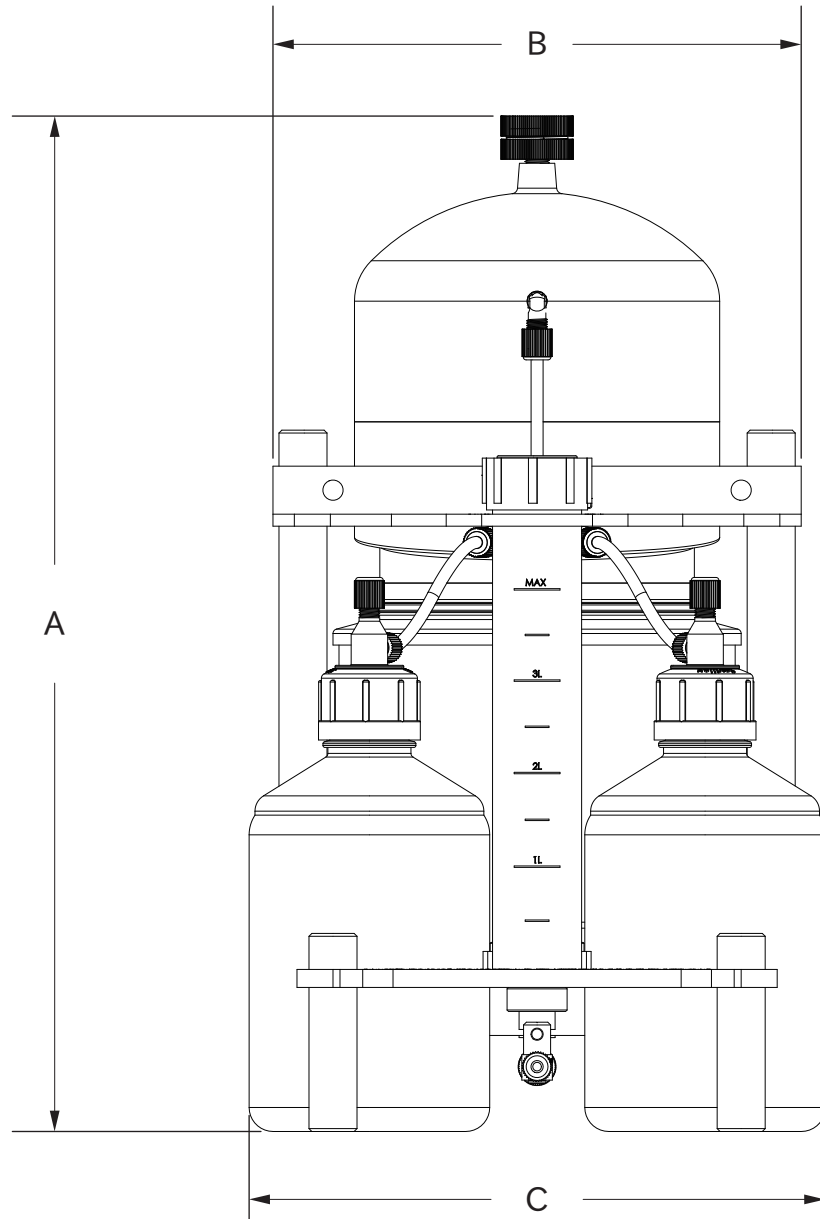

### STANDARD DIMENSIONS

PART NUMBER	HEATER	A INCHES (CM)	B INCHES (CM)	C INCHES (CM)
525-4000-120	120 V	21.15" (53.7)	11.00" (27.9)	12.00" (30.5)
525-4000-230	230 V	21.15" (53.7)	11.00" (27.9)	12.00" (30.5)
525-4000-230UK	230 V	21.15" (53.7)	11.00" (27.9)	12.00" (30.5)